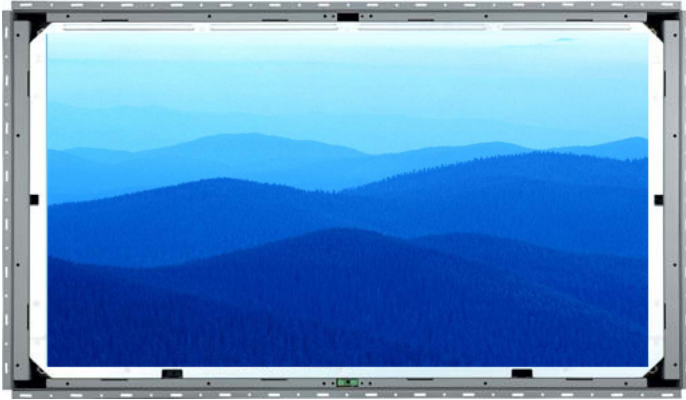

# ID-46Pw-LED 46" High Resolution Widescreen LCD Panel w/ LED-backlit Display

## Display Benefits

- ▶ 46" widescreen LCD with **Full HD** 1080p resolution
- ▶ Green LED-backlit panel technology
- ▶ Rugged construction against external impact
- ▶ Standard with HDMI, DVI-D, VGA, S-Video, RCA, Audio & remote controller

## Options

- 3G / HD / SD-SDI Broadcast-grade input
- **MC** Multi-display control solution
- MIL-type or lockable connector
- TV - PAL or NTSC

Universal open frame mounting

Standard I/O : HDMI, DVI-D, Audio, S-Video, RCA, VGA

### • LCD Panel

Manufacturer :	
Size (diagonal) :	46" TFT
Max resolution :	1920 x 1080
Brightness (cd/m2) :	400
Backlight :	LED
Colors :	16.7 M
Contrast ratio (typ) :	4000 : 1
Viewing angle (H/V) :	178° x 178°
Active area (mm) :	1018 x 573
MTBF (hrs) :	30,000
Signal input :	HDMI / DVI-D / VGA / S-Video / RCA